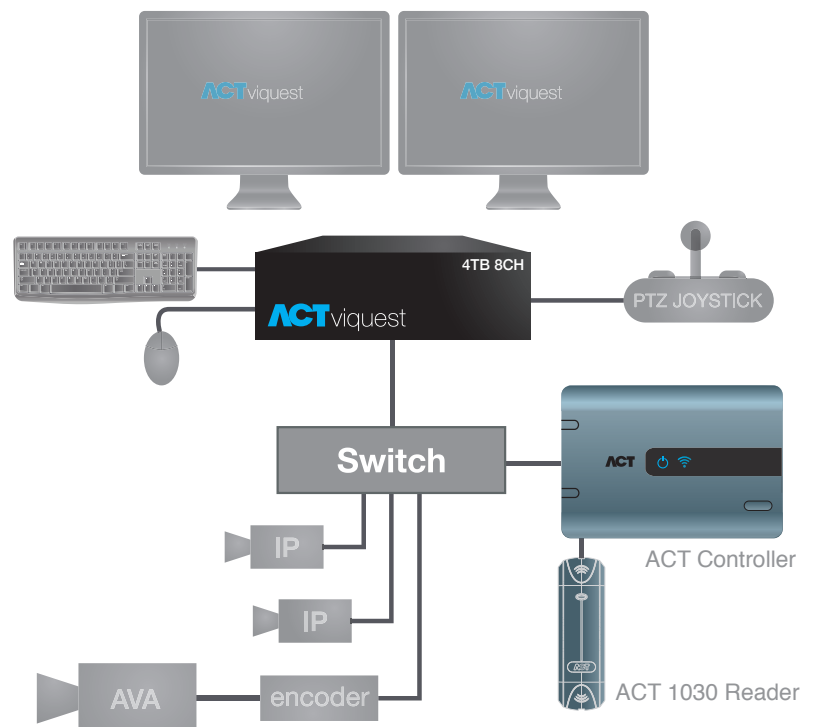

ACTviquest

ACTviquest is an integrated access control and video management solution all-in-one compact box. It is capable of recording up to 16 channels and managing up to 100 doors with ACTenterprise Lite.

If you require more than 16 channels, multiple ACTviquests can be easily used together with seamless integration into one dashboard.

ACT

Integrated Access Control and Video Management Solutions

ACTviquest diagram showing a possible layout: